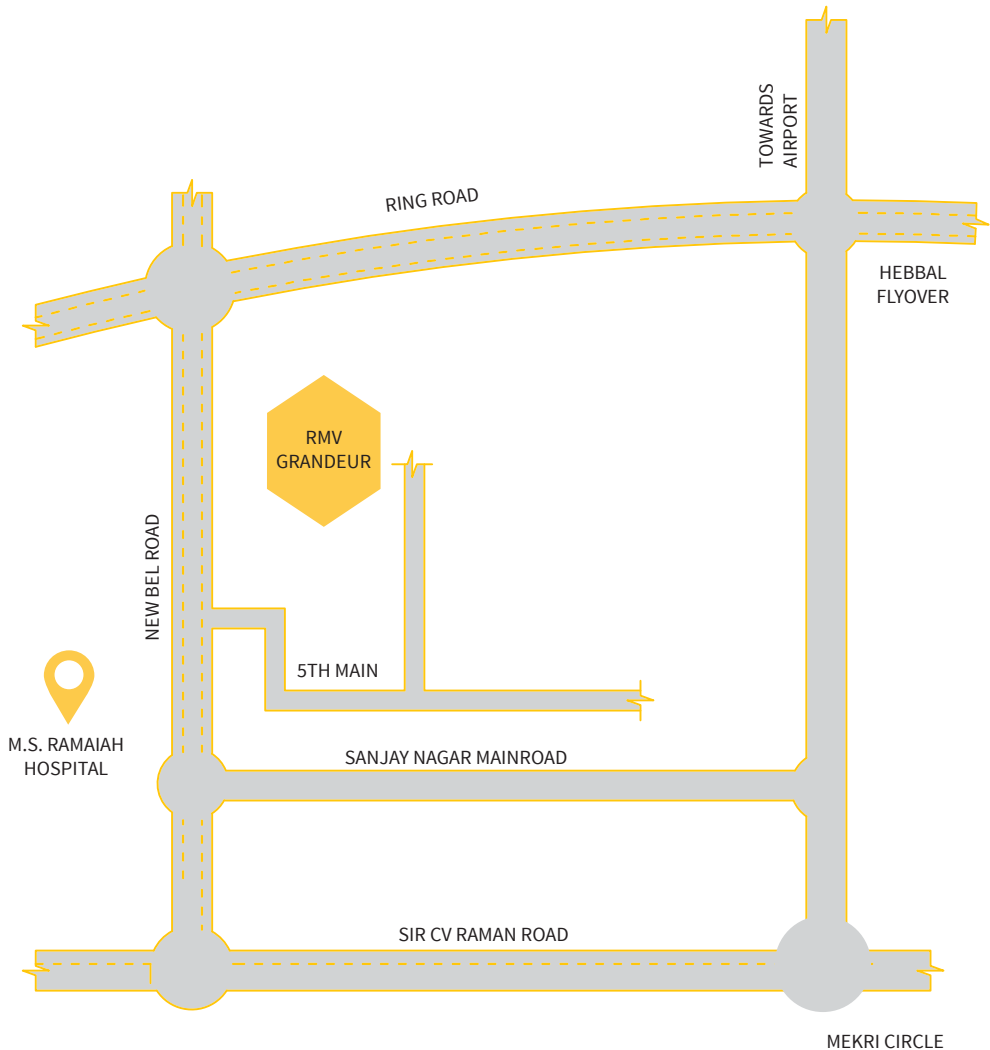

RMV GRANDEUR

Premium 3 Bed Apartments @ RMV Layout, Bangalore

RMV GRANDEUR, RMV LAYOUT, BANGALORE

Luxury 3 Bed Apartments @ RMV Layout, Bangalore

RMV Grandeur, nestled in the pristine upscale urban landscape of Bangalore. RMV also known as Raj Mahal Vila is an enchanting, serene and verdant environment and synonymous with luxury. Needless to say, the locality promotes only the best, in sync with its reputation; particularly that of housing infrastructure, amenities and a general aura.